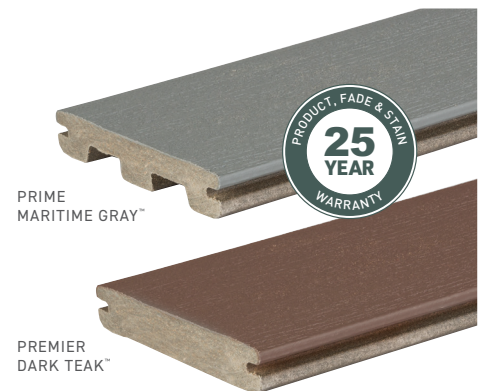

- Wood and resin composite core protected by a polymer cap that extends into the grooves of grooved boards
- Extremely low maintenance: Never requires sanding, sealing, or staining
- Highly resistant to mold, mildew, and rot damage — boards won't splinter, crack, or warp
- Premium fade resistance, proven in third-party weathering testing — backed by 30- and 25-Year Fade & Stain Warranties
- Made from approximately 80% recycled material, including plastics like milk jugs and bags, as well as 100% reclaimed wood fibers, making it a sustainable alternative to wood. No trees are felled for this product.

SILVER MAPLE

BROWN OAK

STONE ASH*

RUSTIC ELM*

SANDY BIRCH
*Special Order

SILVER MAPLE

PRIME AND PREMIER COLLECTIONS *Opaque Stained Wood*

Sharing earthy, vivid wood stain colors and a subtle straight grain pattern, the Prime and Premier Collections only differ in their board profiles: The Prime Collection has a scalloped board, while the Premier Collection has a full-profile board.

Availability of Premier Collection varies by region

MARITIME GRAY™

DARK TEAK™

PRIME
MARITIME GRAY™

PREMIER
DARK TEAK™

PRIME+ COLLECTION® *Traditional Wood Aesthetic*

Upgrade from wood with the authentic wood visual of the Prime+ Collection. Featuring natural, inviting colors and a textured straight grain pattern, this collection delivers attractive aesthetics at an attainable price point.